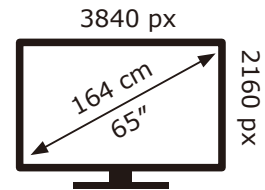

102 kWh/1000h

ABCDEF**G**
HDR
203 kWh/1000h