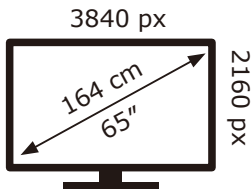

PHILIPS

65PML9008/12

102 kWh/1000h

ABCDEF**G**
HDR
 203 kWh/1000h

2019/2013

PHILIPS

65PML9008/12

102 kWh/1000h